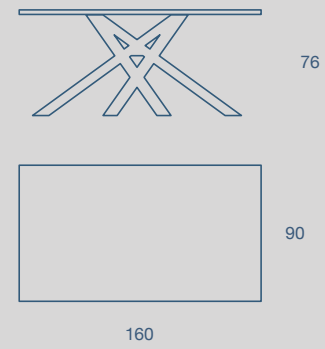

**160 X 90 H 76 CM**  
**KUATER FISSO RETTANGOLARE**  
KUATER RECTANGULAR FIXED TABLE

**160 X 90 H 76 CM**  
**KUATER FISSO SAGOMATO**  
KUATER SHAPED FIXED TABLE

**FINITURE GAMBE IN METALLO VERNICIATO OPACO**  
 MATT PAINTED METAL LEGS FINISHES