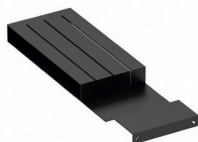

PORTA COLTELLI
KNIVES RACK