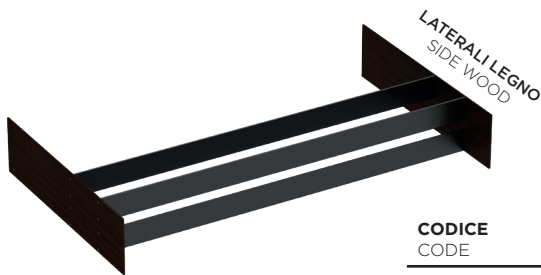

GRIGLIA OAK DARK BROWN+ ALLUMINIO SILVER DARK

GRID DARK BROWN OAK + DARK SILVER ALUMINIUM

CODICE CODE	FINITURA FINISHING	MODULO (mm) MODULE (mm)	MISURE (mm) MEASURE (mm)
0865C1016S	Oak Dark Brown + Silver Dark <i>Dark Brown Oak+ Dark Silver</i>	600	521 x 472 x 120
0865C1017S	Oak Dark Brown + Silver Dark <i>Dark Brown Oak+ Dark Silver</i>	750	671 x 472 x 120
0865C1019S	Oak Dark Brown + Silver Dark <i>Dark Brown Oak+ Dark Silver</i>	900	821 x 472 x 120
0865C1022S	Oak Dark Brown + Silver Dark <i>Dark Brown Oak+ Dark Silver</i>	1200	1121 x 472 x 120