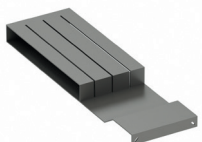

PORTA COLTELLI
KNIVES RACK