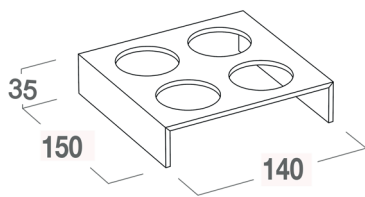

Persistent research in design trends and product optimization gave birth to BelNet CuiBUS; an aluminum and compact laminate grid equipped with BelNet 472 inserts, that horizontally spruces up the kitchen drawers. Coming in three standard width modules of 600, 750, 900 and 1200mm, BelNet CuiBUS was designed to fit the most widely used 500mm drawers slides. Extremely practical and flexible, CuiBUS can be equipped with the BelNet 472 accessories, as well as dedicated smaller inserts, to arrange the drawers according to the most diverse storage needs. The timeless finishings, Black, Cast Iron and Dark Silver for the aluminum components, along with the oak dark brown of the inserts, bring absolute elegance and style in the kitchen, while perfectly serving the purpose of decluttering the inner space of drawers.

**GRIGLIA CUIBUS**  
*CUIBUS CUTLERY GRID*

MODULO MODULE	LARGHEZZA (mm) WIDTH (mm)	PROFONDITÀ (mm) DEPTH (mm)	ALTEZZA (mm) HEIGHT (mm)
Module 600	521	472	50
Module 750	671	472	50
Module 900	821	472	50
Module 1200	1121	472	50