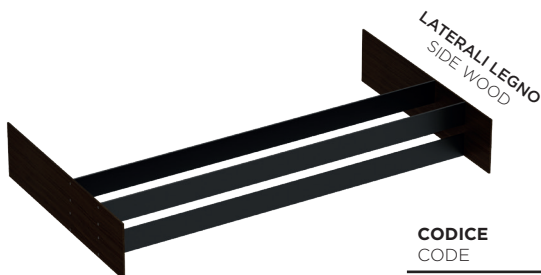

GRIGLIA OAK DARK BROWN+ ALLUMINIO NERO

GRID DARK BROWN OAK + BLACK ALUMINIUM

CODICE CODE	FINITURA FINISHING	MODULO (mm) MODULE (mm)	MISURE (mm) MEASURE (mm)
0865C1016N	Oak Dark Brown + Nero <i>Dark Brown Oak+ Black</i>	600	521 x 472 x 120
0865C1017N	Oak Dark Brown + Nero <i>Dark Brown Oak+ Black</i>	750	671 x 472 x 120
0865C1019N	Oak Dark Brown + Nero <i>Dark Brown Oak+ Black</i>	900	821 x 472 x 120
0865C1022N	Oak Dark Brown + Nero <i>Dark Brown Oak+ Black</i>	1200	1121 x 472 x 120