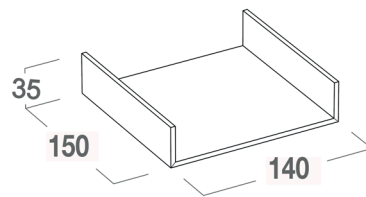

Persistent research in design trends and product optimization gave birth to BelNet CuiBUS; an aluminum and compact laminate grid equipped with BelNet 472 inserts, that horizontally spruces up the kitchen drawers. Coming in three standard width modules of 600, 750, 900 and 1200mm, BelNet CuiBUS was designed to fit the most widely used 500mm drawers slides. Extremely practical and flexible, CuiBUS can be equipped with the BelNet 472 accessories, as well as dedicated smaller inserts, to arrange the drawers according to the most diverse storage needs. The timeless finishings, Black, Cast Iron and Dark Silver for the aluminum components, along with the oak dark brown of the inserts, bring absolute elegance and style in the kitchen, while perfectly serving the purpose of decluttering the inner space of drawers.

**GRIGLIA CUIBUS**  
*CUIBUS CUTLERY GRID*

MODULO MODULE	LARGHEZZA (mm) WIDTH (mm)	PROFONDITÀ (mm) DEPTH (mm)	ALTEZZA (mm) HEIGHT (mm)
Module 600	521	472	50
Module 750	671	472	50
Module 900	821	472	50
Module 1200	1121	472	50