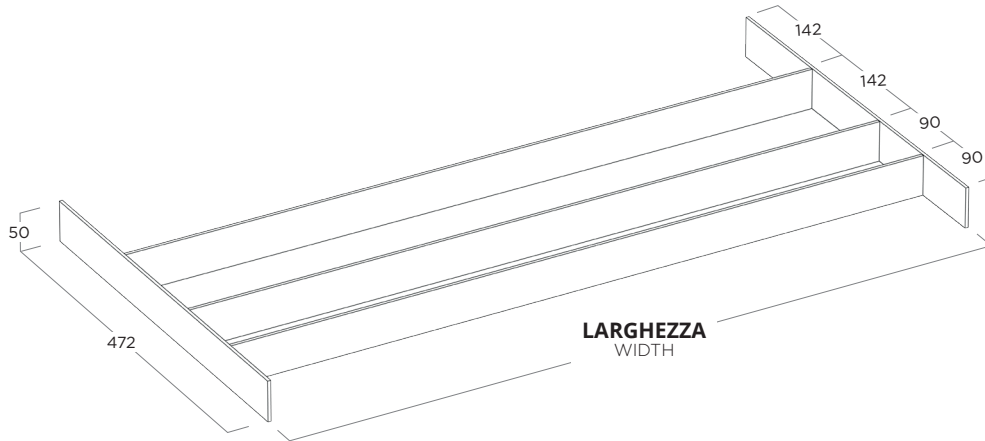

Persistent research in design trends and product optimization gave birth to BelNet CuiBUS; an aluminum and compact laminate grid equipped with BelNet 472 inserts, that horizontally spruces up the kitchen drawers. Coming in three standard width modules of 600, 750, 900 and 1200mm, BelNet CuiBUS was designed to fit the most widely used 500mm drawers slides. Extremely practical and flexible, CuiBUS can be equipped with the BelNet 472 accessories, as well as dedicated smaller inserts, to arrange the drawers according to the most diverse storage needs. The timeless finishings, Black, Cast Iron and Dark Silver for the aluminum components, along with the oak dark brown of the inserts, bring absolute elegance and style in the kitchen, while perfectly serving the purpose of decluttering the inner space of drawers.

**GRIGLIA CUIBUS**  
*CUIBUS CUTLERY GRID*

MODULO MODULE	LARGHEZZA (mm) WIDTH (mm)	PROFONDITÀ (mm) DEPTH (mm)	ALTEZZA (mm) HEIGHT (mm)
Module 600	521	472	50
Module 750	671	472	50
Module 900	821	472	50
Module 1200	1121	472	50