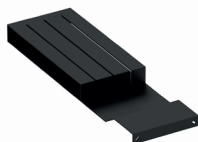

PORTA COLTELLI
KNIVES RACK