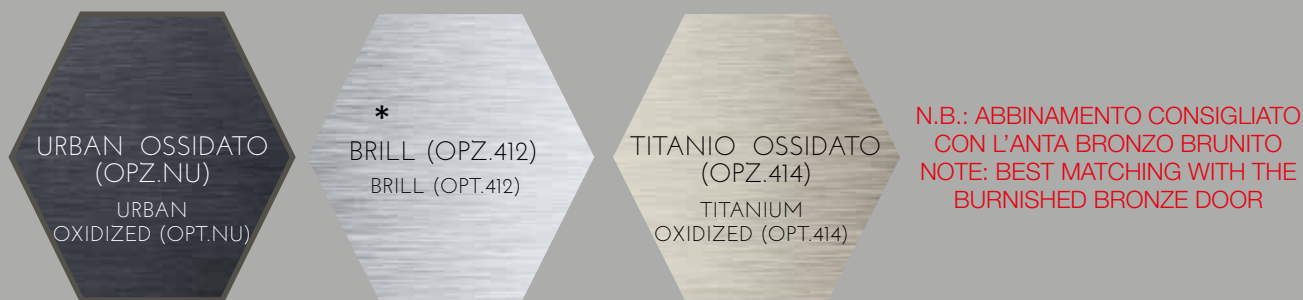

FINITURE GOLE SPAZZOLATE DISPONIBILI SOLO PER GOLA TIPO "ELLE"  
 MATT FINGER RAILS BRUSHED FINISHES, AVAILABLE ONLY FOR "ELLE" TYPE FINGER RAIL

FINITURE GOLE E PROFILO SPAZZOLATI  
 FINGER RAILS AND PROFILE BRUSHED FINISHES

\* opz. 412 non disponibile per profili

FINITURE GOLE E PROFILO VERNICIATI A POLVERE OPACHI  
 MATT FINGER RAILS AND PROFILE POWDER COATED FINISHES